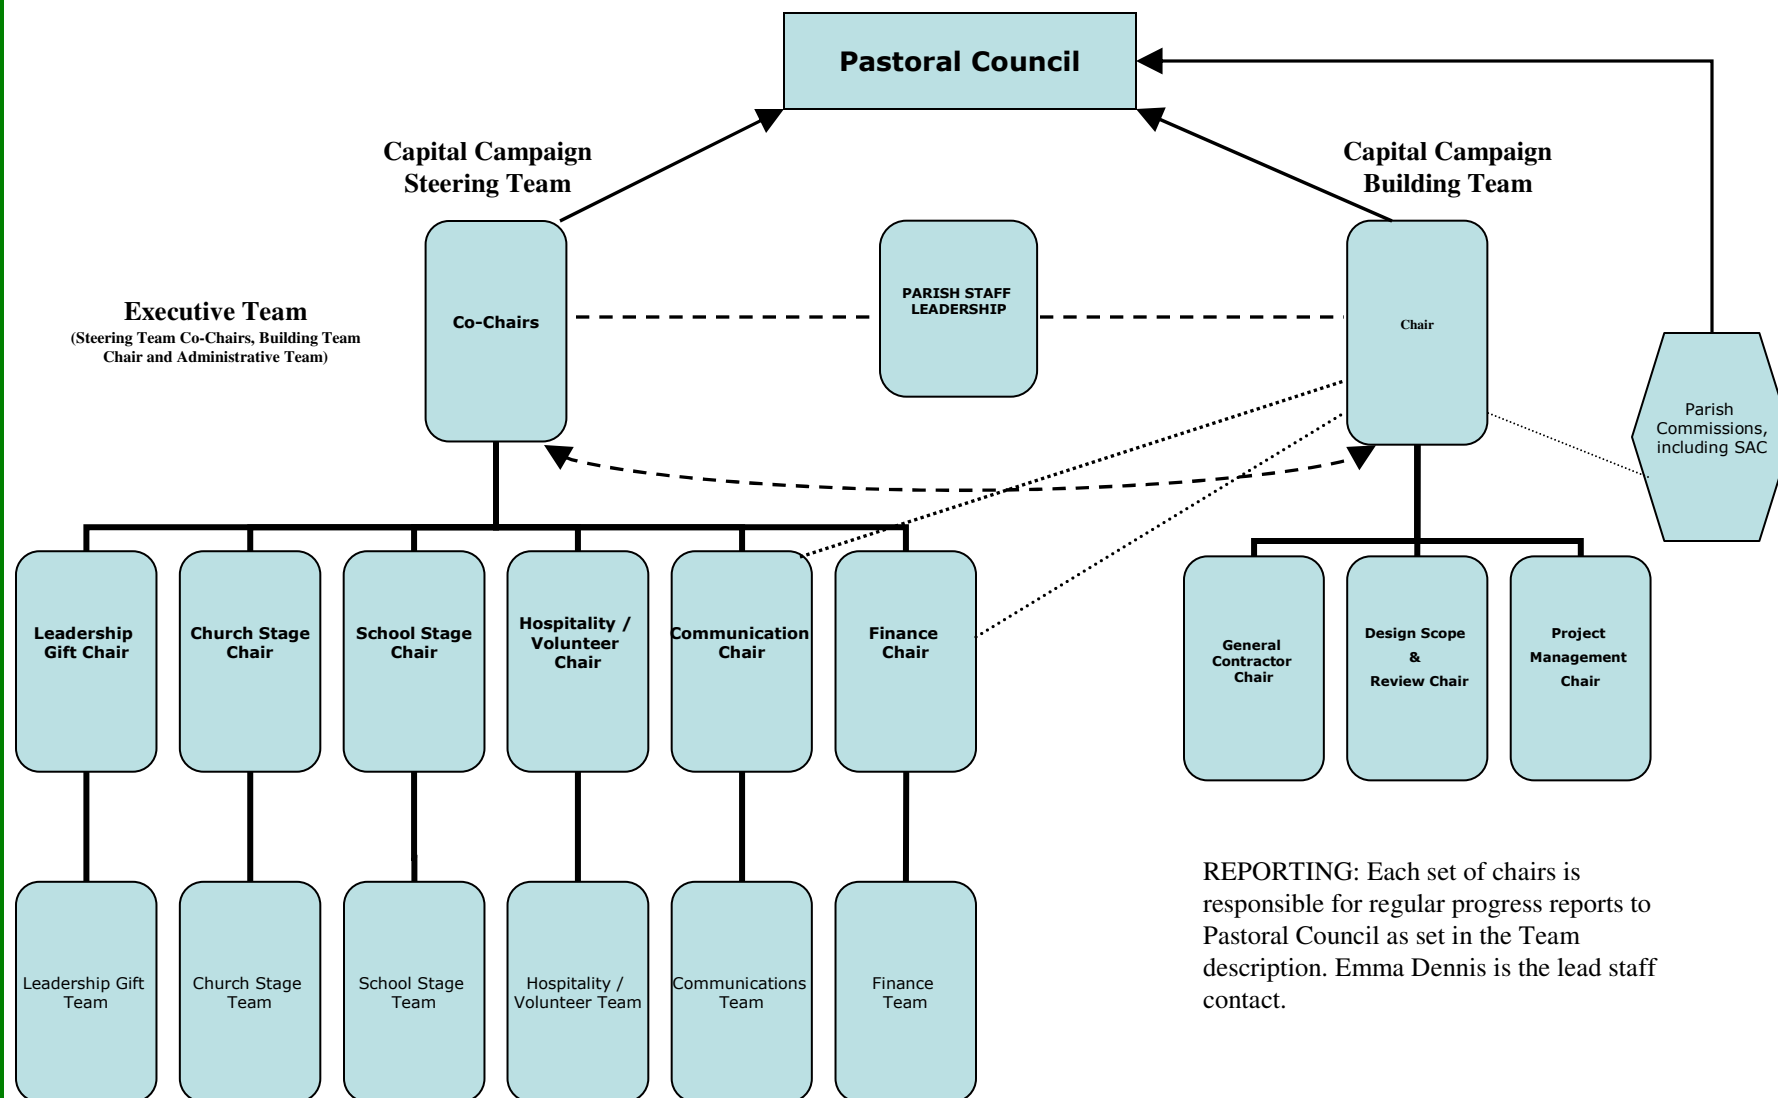

# Capital Campaign Structure

REPORTING: Each set of chairs is responsible for regular progress reports to Pastoral Council as set in the Team description. Emma Dennis is the lead staff contact.